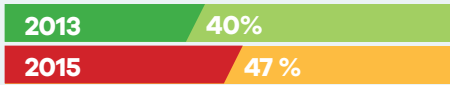

South Wales Central/Canol De Cymru (Electoral Region/ Rhanbarth Etholaethol)

HOOKED ON SPORT WEDI GWIRIONI AR CHWARAEON

Canol De Cymru/
South Wales Central